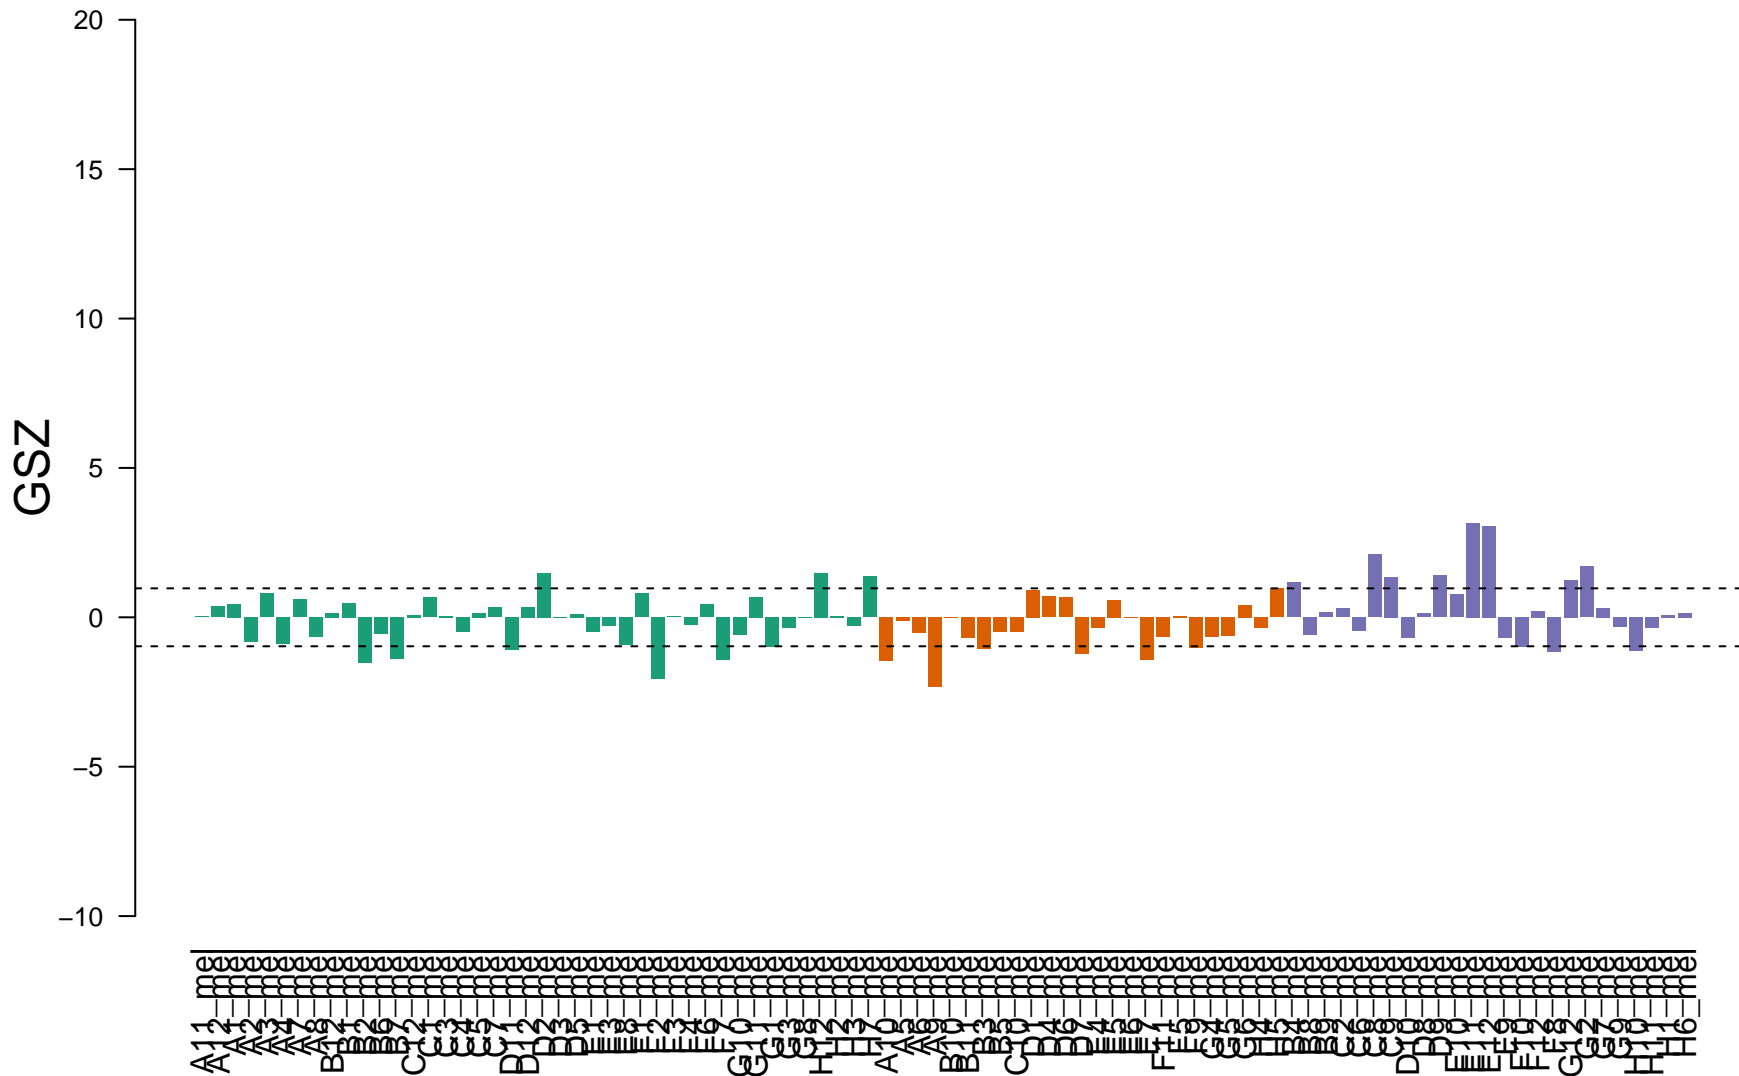

# ALTEMEIER\_RESPONSE\_TO\_LPS\_WITH\_MECHANICAL\_VENTILATION

# ALTEMEIER\_RESPONSE\_TO\_LPS\_WITH\_MECHANICAL\_VENTILATION

Enrichment in overexpression spots

Enrichment in kMeans clusters